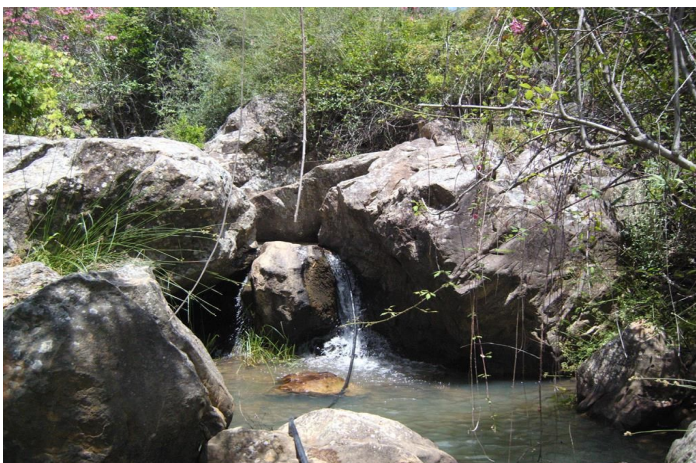

Land for sale in Estación de Gaucín, Gaucín

1.500.000 €

Reference: R3682373 Plot Size: 300.000m²

Serranía de Ronda, Estación de Gaucín

Plot for sale in , Cortes de la Frontera with with orientation south. Regarding property dimensions, it has 300,000 m² plot. Has the following facilities amenities near, country view, panoramic view and close to town.

Features:

Oryantasyon
Güney

Görüşler
Panoramik
Ülke

Ayar
Şehre yakın