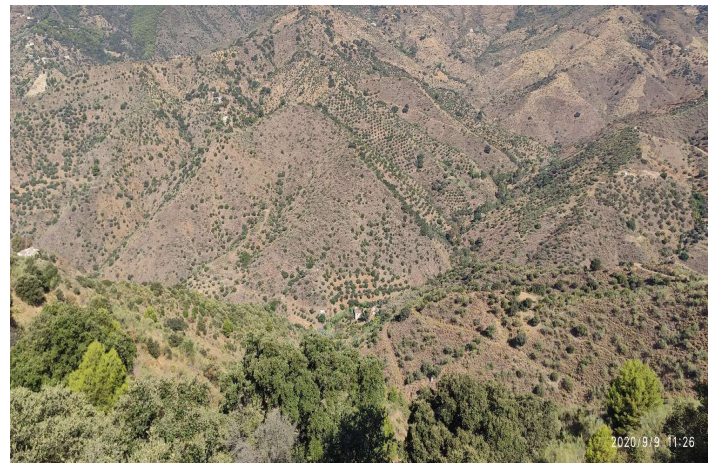

Land for sale in Monda, Monda

60.000 €

Reference: R3616397 Plot Size: 6.000m²

Sierra de las Nieves, Monda

2942-V For sale rustic plot of 6.000m² with fruit trees (almond trees, olive trees and fig tree), with a project to build a warehouse of 50m², water and electricity can be connected near the plot and it's located in the Esquívelas area and also near the village. Properties and services of our agency: At our agency we have many properties like this plot, adapting our researches to the needs of each of our clients. A wide catalog of properties for sale, for rent, with different capacity and located in exclusive surroundings. We also offer legal advice services, exclusive real estate offers and procedures for all types of documents, search for bespoke properties in the Costa del Sol, throughout our purchase-sale process of our properties.