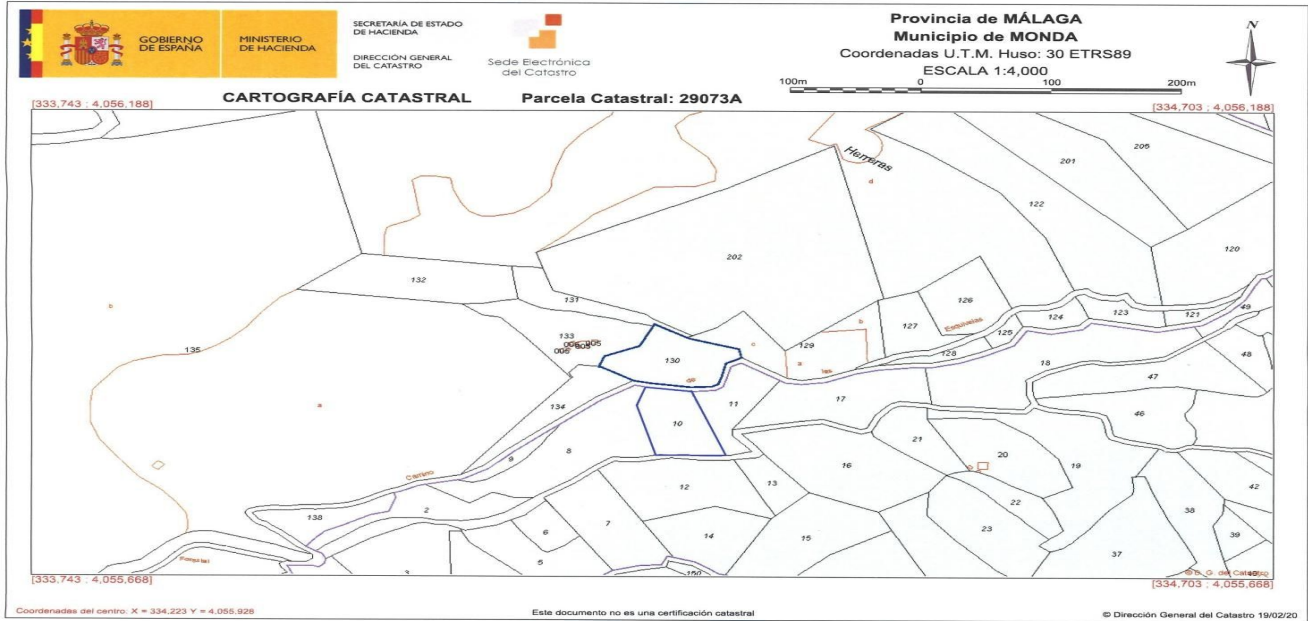

Land for sale in Monda, Monda

60.000 €

Reference: R3616397 Plot Size: 6.000m²

Sierra de las Nieves, Monda

2942-V For sale rustic plot of 6.000m² with fruit trees (almond trees, olive trees and fig tree), with a project to build a warehouse of 50m², water and electricity can be connected near the plot and it's located in the Esquívelas area and also near the village. Properties and services of our agency: At our agency we have many properties like this plot, adapting our researches to the needs of each of our clients. A wide catalog of properties for sale, for rent, with different capacity and located in exclusive surroundings. We also offer legal advice services, exclusive real estate offers and procedures for all types of documents, search for bespoke properties in the Costa del Sol, throughout our purchase-sale process of our properties.