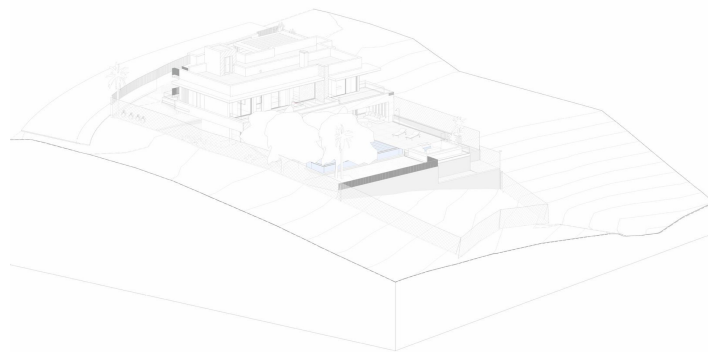

Scan me for more info

Costa del Sol, Selwo

Plot on the front line of La Resina Golf course, within the urbanization. Halfway between Marbella and Estepona, a perfect residential area to escape from the hustle and bustle, but having everything within a 10 minutes drive. Perfect to build a family villa. Investment opportunity for developers. Project ready to built with execution project in place for a luxury villa of 575 sqm built + 240sqm terraces. · Buildability 0,25 · Occupation 30%. · PB+1 (7m). · 3 PLOTS AVAILABLE. The villa has been meticulously designed to offer maximum comfort and style. With spacious open areas, high ceilings, and large windows, the homes are flooded with natural light, creating a cozy and sophisticated atmosphere. Modern kitchen, luxurious bathrooms, and high-quality details in every corner ensure that your home is a reflection of your success and good taste. Discover Luxury and Tranquility in the New Villas at La Resina Golf in Estepona Located in one of the most prestigious enclaves on the Costa del Sol, our exclusive luxury villas offer an unparalleled living experience next to the renowned La Resina Golf course in Estepona. This area is synonymous with elegance, comfort, and a superior quality of life, ideal for those seeking a home that combines luxury and serenity. Exceptional Environment The plot is set in a spectacular natural environment, surrounded by lush landscapes and panoramic views of the Mediterranean. The La Resina Golf course, known for its beauty and challenging design, offers residents the opportunity to enjoy this sport in a first-class setting. Additionally, the proximity to the vibrant city of Estepona provides access to a wide range of services, from gourmet restaurants and exclusive boutiques to international schools and high-end medical centers.